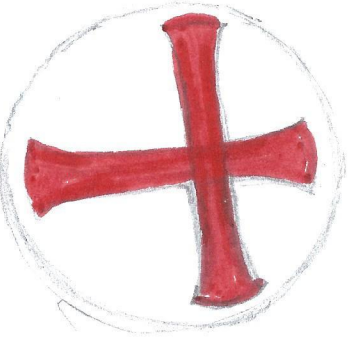

Make a Knight's Templar Sword

(Template)

MAKE 4 of these
ON FOREBOARD

ON TWO OF THEM
CUT THE STRIPED
SECTION OUT

TAPE TOGETHER LIKE THIS
AND MAKE TWO ON FOAMBOARD

CUT OUT
TEMPLAR CROSSES
AND GLUE TO POMMEL