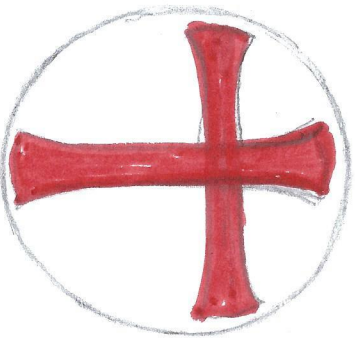

Make a Knight's Templar Sword

(Template)

MAKE 4 of these
ON FOREBOARD

ON TWO OF THEM
CUT THE STRIPED
SECTION OUT

TAPE TOGETHER LIKE THIS
AND MAKE TWO ON FOAMBOARD

CUT OUT
TEMPLAR CROSSES
AND GLUE TO POMMEL