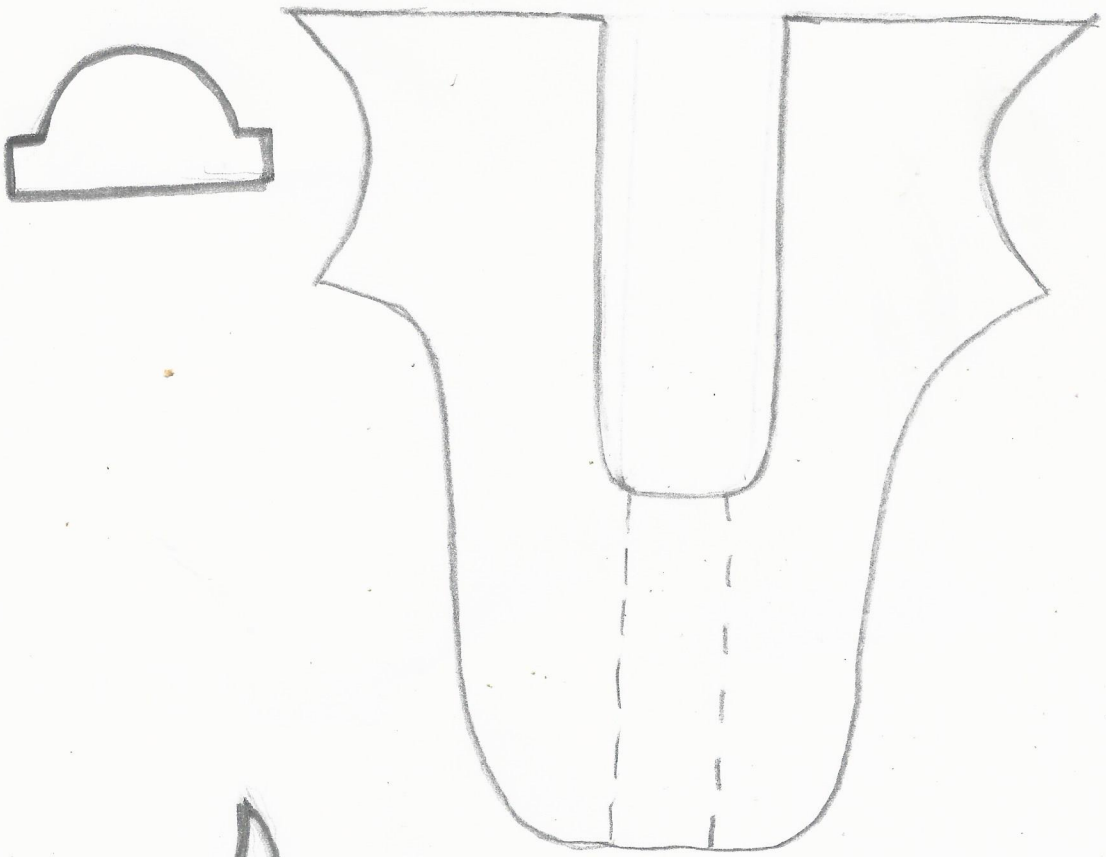

Make the Lambent Light From Sword Art Online

(template)

Put together like this ↘

AND TRACE TWO ON
FOAM BOARD OR
CROSBAND

GUARD