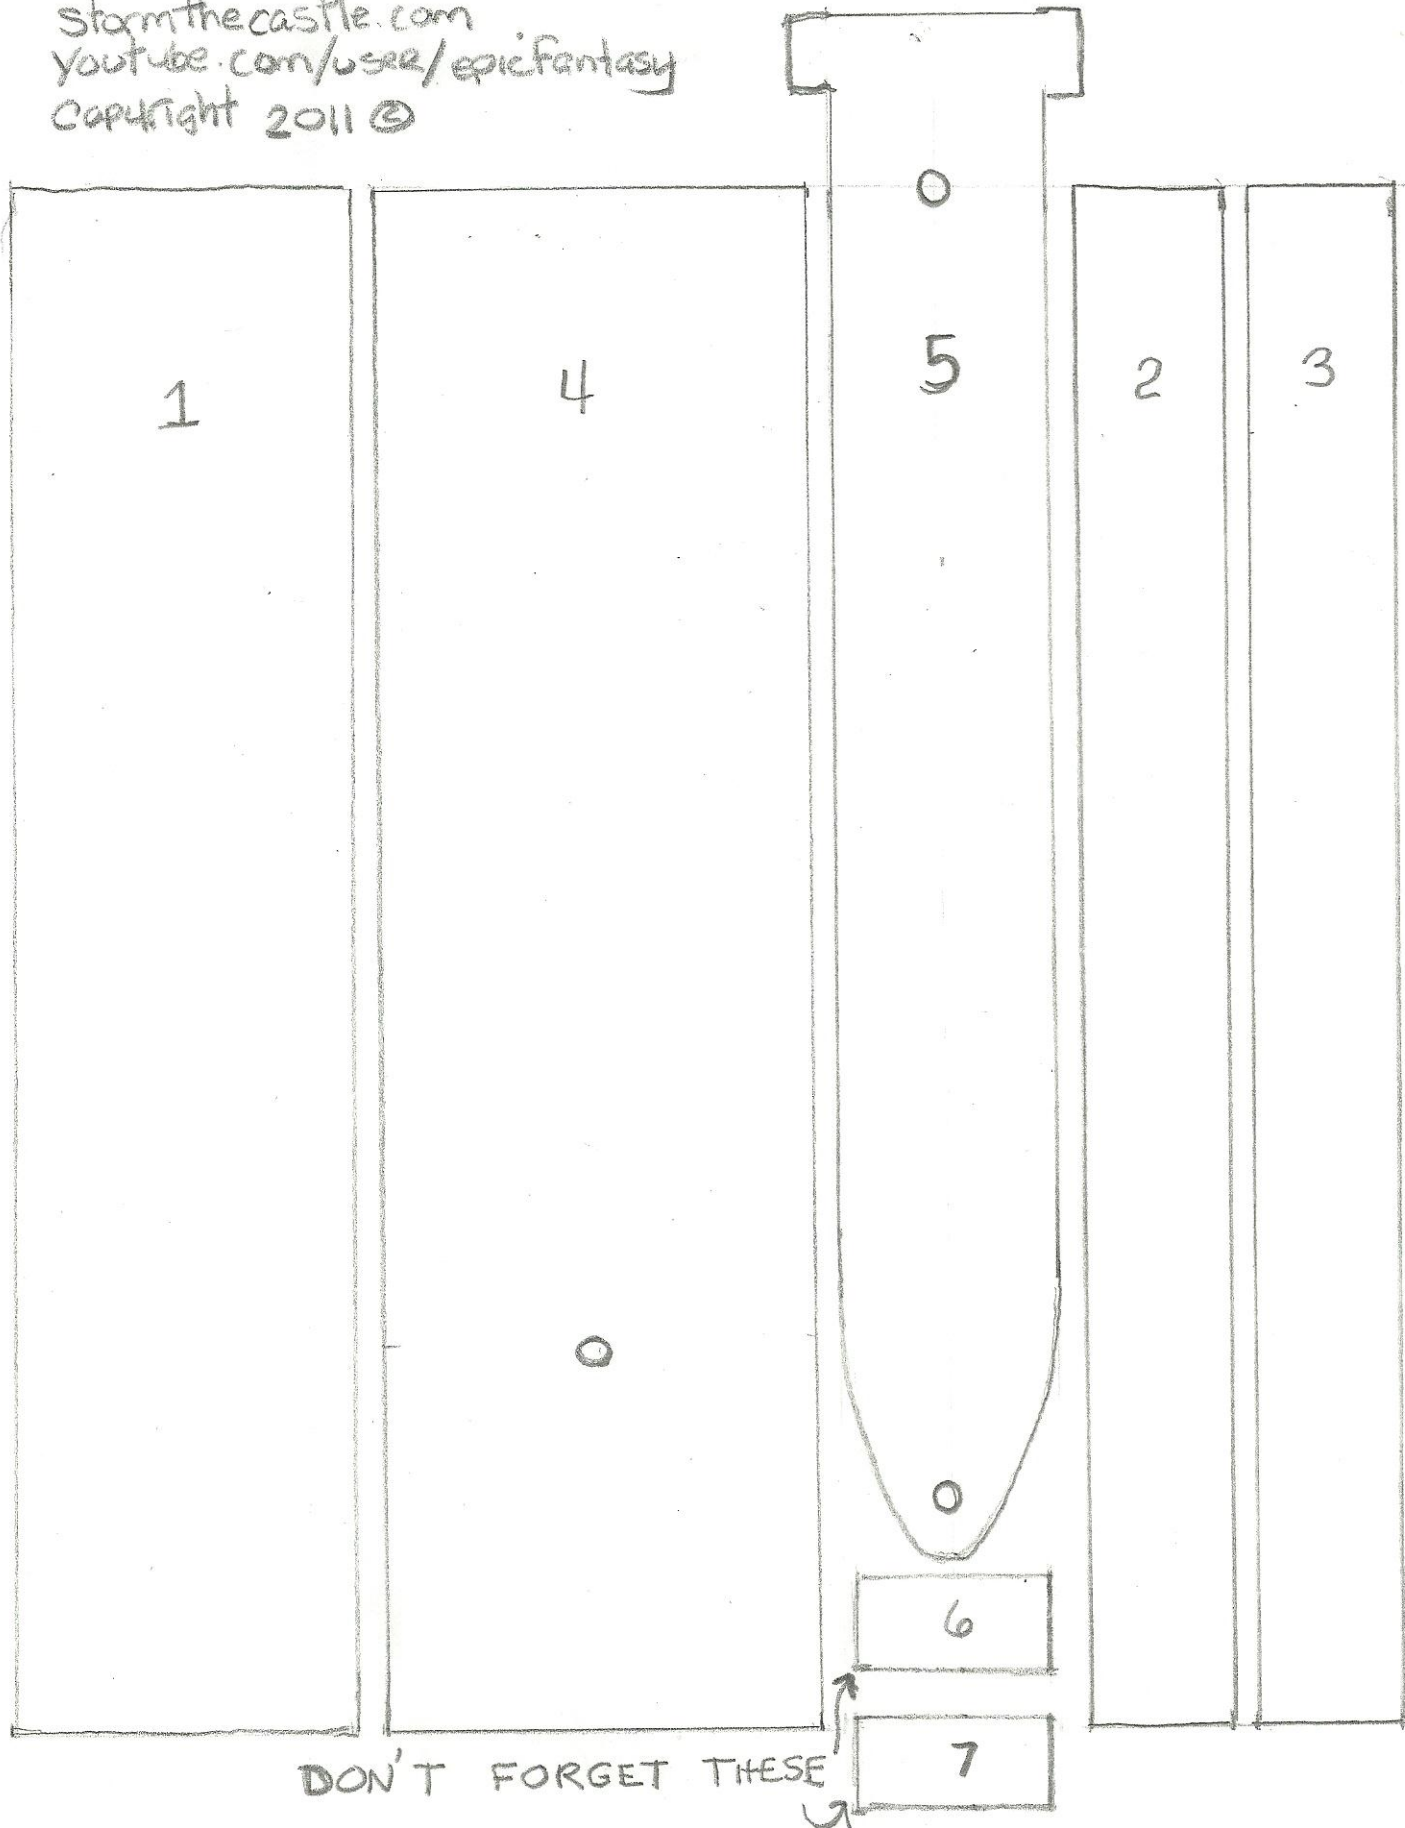

ASSASIN'S CREED HIDDEN BLADE
stormthecastle.com
youtube.com/user/epicfantasy
copyright 2011 ©

DON'T FORGET THESE