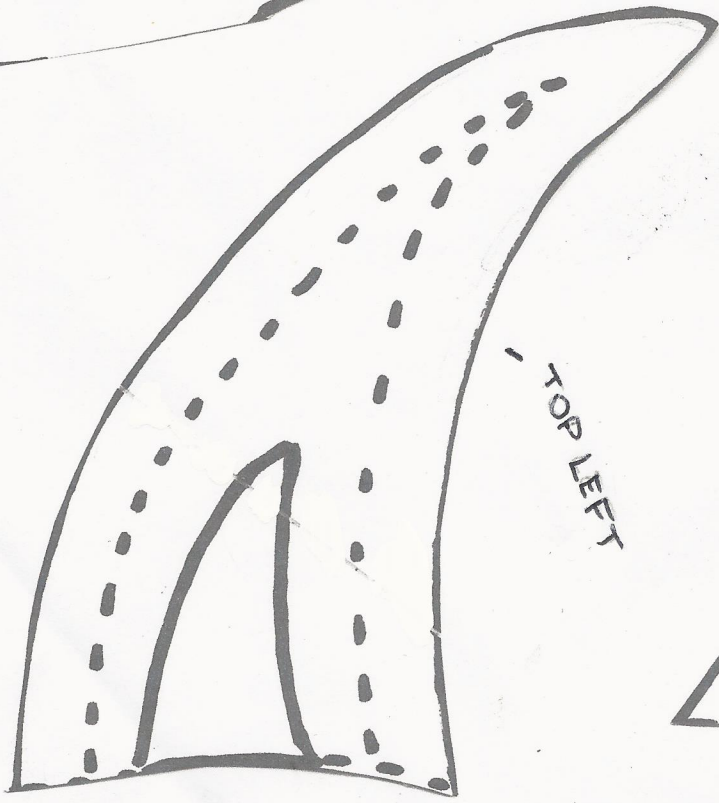

# Make the Dawnguard Rune Shield From Skyrim

TOP LEFT

TOP LEFT

TOP

BOTTOM RIGHT

BOTTOM LEFT

4

CUT OUT AND  
ASSEMBLE THE PIECES  
LIKE THIS