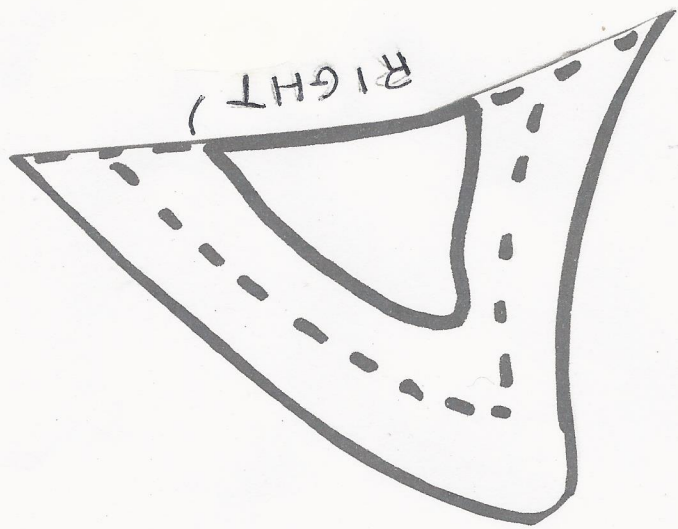

# Make the Dawnguard Rune Shield From Skyrim

TOP LEFT

TOP LEFT

TOP

BOTTOM RIGHT

BOTTOM LEFT

4

CUT OUT AND  
ASSEMBLE THE PIECES  
LIKE THIS