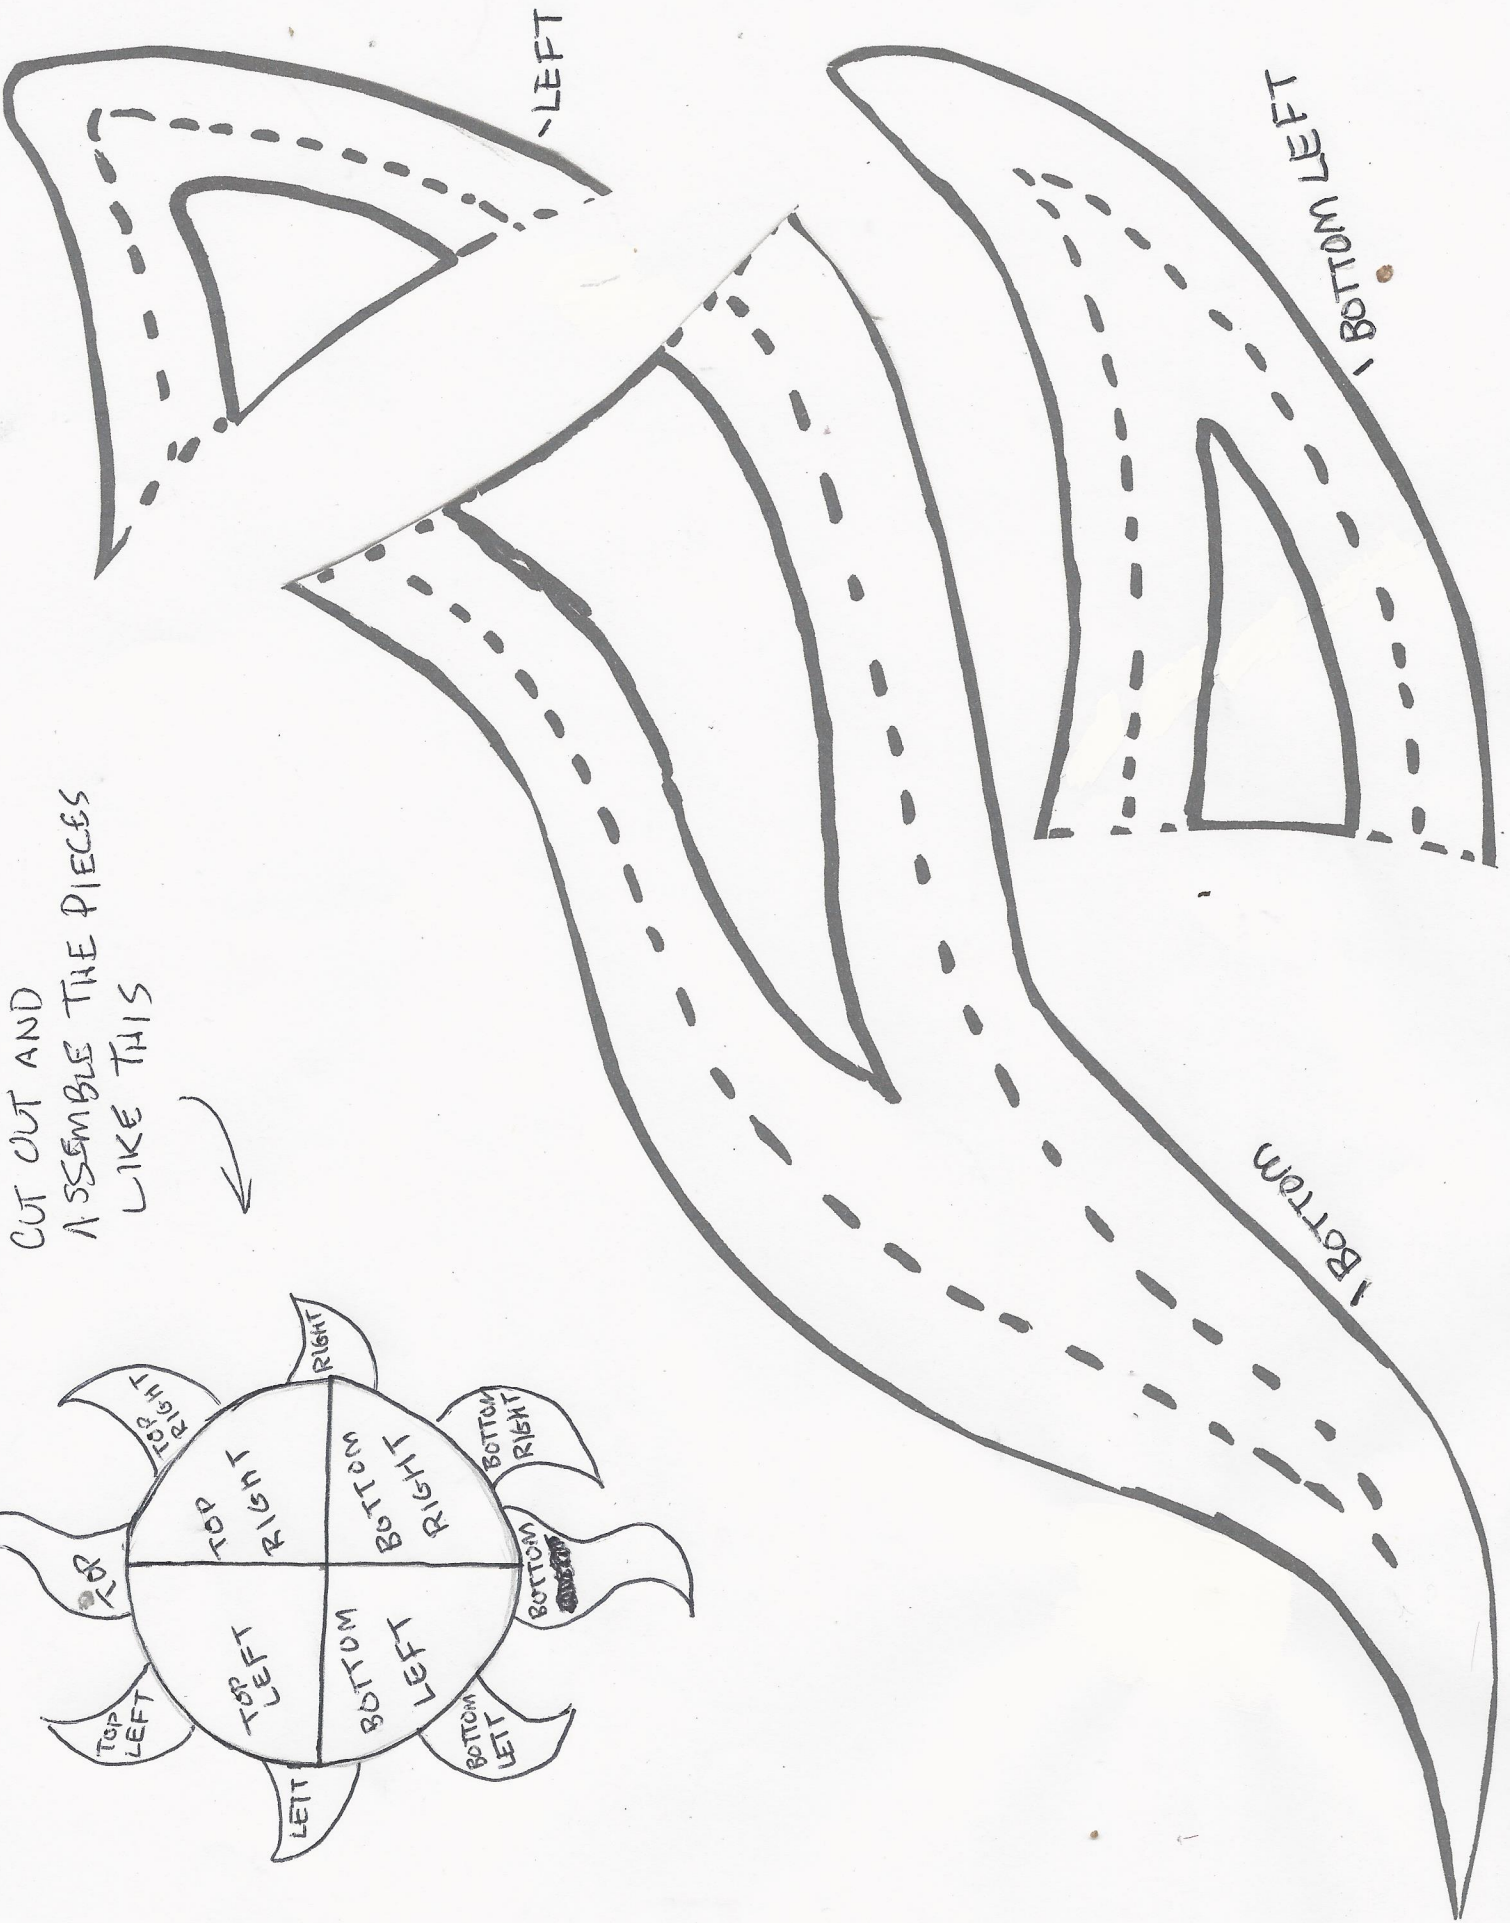

# Make the Dawnguard Rune Shield From Skyrim

TOP LEFT

TOP LEFT

TOP

BOTTOM RIGHT

BOTTOM LEFT

4

CUT OUT AND  
ASSEMBLE THE PIECES  
LIKE THIS