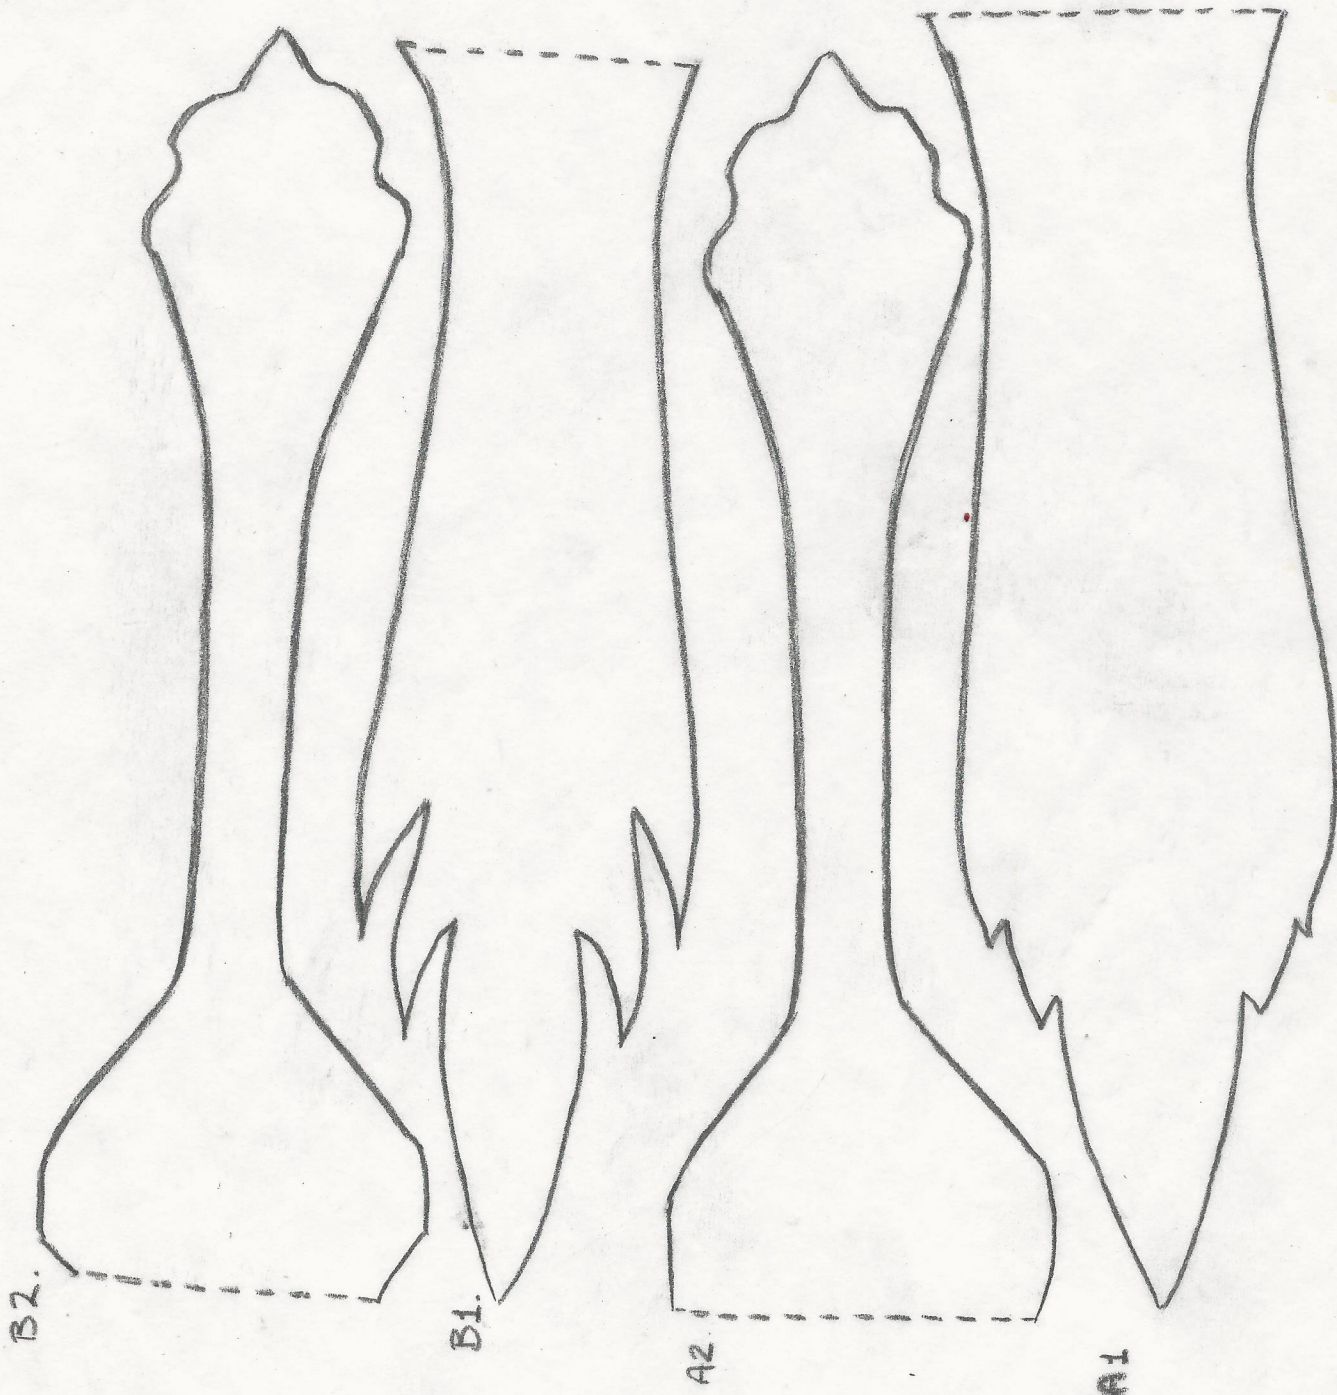

Make the Glass Dagger from Skyrim

Template

CUT OUT & TAPE TOGETHER

B1 B2.

VERY CAREFULLY CUT OUT REMAINING PIECES

TRACE A ONCE ONTO BOLSA WOOD.
TRACE PIECES B, C, D, E, F TWICE EACH

CAREFULLY CUT OUT EACH PIECE FROM BOLSA WOOD

PIECE A IS CENTER PIECE
GLUE PIECE B TO TOP & BOTTOM

PIECE C GOES ON TOP OF B ON EITHER SIDE

D, E, & F ON HANDLE TOP & BOTTOM

PIECE F GOES ON TOP OF D.

x2

x1

x2