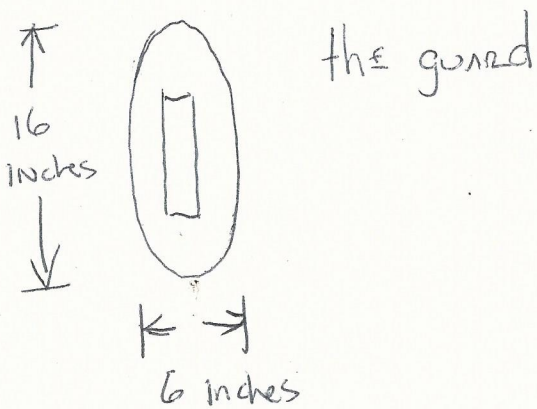

# Make Ludwig's Holy Blade From Bloodborne

(Template)

# DIMENSIONS FOR THE SHEATH two layers

2

1

MAKE A MINIATURE  
VERSION  
TEMPLATE

the  
SHEATH

the  
SWORD

the  
GUARD