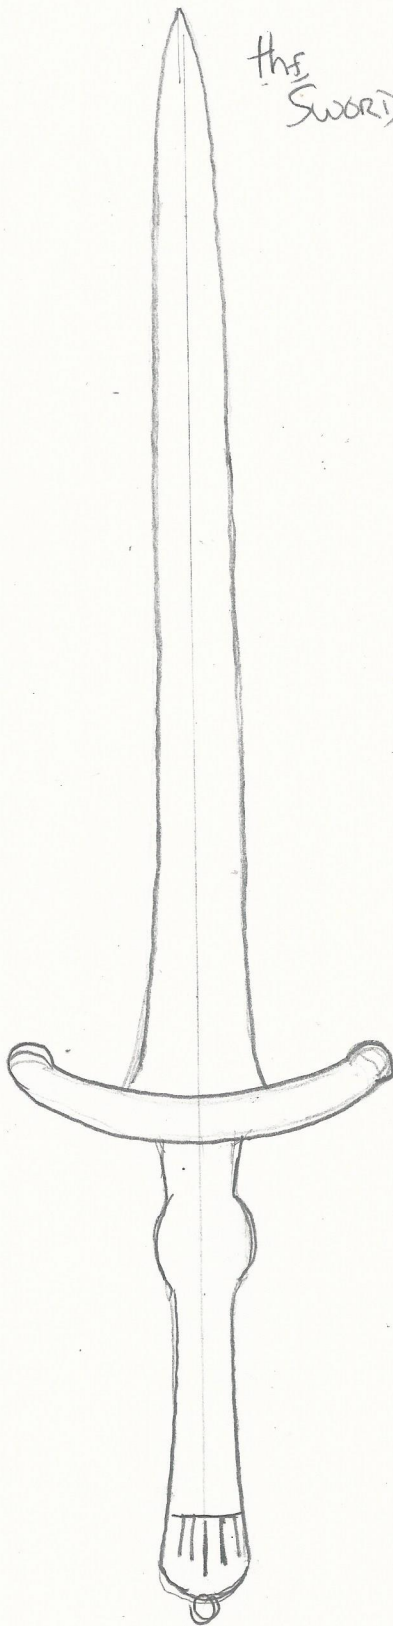

# Make Ludwig's Holy Blade From Bloodborne

(Template)

## Ludwig's Holy Blade

# DIMENSIONS FOR THE SHEATH two layers

2

1

MAKE A MINIATURE  
VERSION  
TEMPLATE

the  
SHEATH

the  
SWORD

the  
GUARD